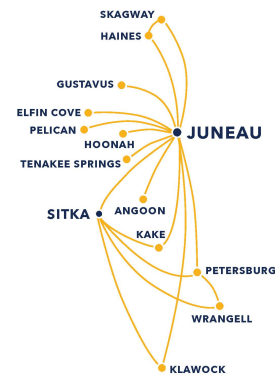

GOLDRUSH Priority Freight

With next available flight shipments of up to 30 pounds, [Alaska Seaplanes](#) **GOLDRUSH** priority freight offers a fast and convenient way to ship time sensitive packages to all of our scheduled destinations.

Alaska Seaplanes **GOLDRUSH** Pricing

Up to 2 lbs.—\$20*

3 to 15 lbs.— \$30*

16 to 30 lbs.—\$40*

***Terms and Conditions:** Rates shown are in addition to regular freight rates charged between city pairs. [Alaska Seaplanes](#) **GOLDRUSH** shipments must be tendered one hour before scheduled departure and can be picked up 30 minutes after scheduled flight has landed.